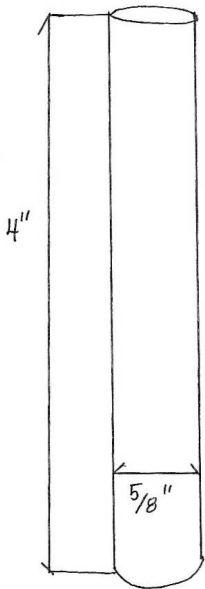

Small Flower Vase -

Frank Penta
Chapel Hill Woodturners

PLASTIC TUBE

VASE